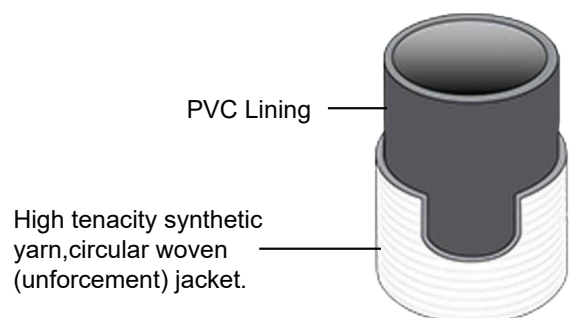

Lot 3928, Jalan Keretapi Lama
Off Jalan Kapar 5 1/2 Miles
42100 Klang
Selangor Darul Ehsan
West Malaysia
Tel: 603-3290 3333
Fax: 603-3290 2288
E-mail: sales@demcoalarm.com